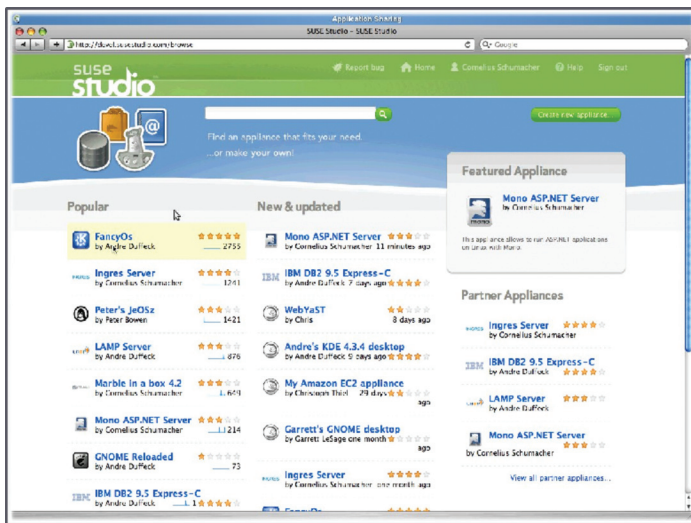

Contact your local Novell® Solutions Provider, or call Novell at:

1 800 714 3400 U.S./Canada
1 801 861 1349 Worldwide
1 801 861 8473 Facsimile

Novell, Inc.
404 Wyman Street
Waltham, MA 02451 USA

In addition, with SUSE Gallery you can benefit from:

- Faster time to market by posting, sharing and promoting software appliances
- Opportunities for channel expansion
- Easier proofs of concept and trial deployments by posting appliances
- ISVs—Enjoy targeted marketing by posting appliances for specific use cases or customer types
- Middleware and database vendors—Publish appliance templates to respective ecosystems
- Developers—Share your cool appliances with others and create more excitement among your peers

Key Features

After completing a test drive of a newly built appliance with SUSE Studio Online, any registered user can publish an appliance to

SUSE Gallery. Appliances published within SUSE Gallery are available for viewing, but users must register with SUSE Studio to browse, rate or review appliances within SUSE Gallery. Some additional key features of SUSE Gallery include:

- **Publishing options.** Tags, base platform, description, URL
- **Release notes.** Post notes for each appliance release/version
- **Rate appliance.** Rate appliances using star rankings—for registered end users only
- **User comments.** Post comments if you are a registered user
- **Popularity.** View appliances based on popularity (popularity based on number of downloads, number of clones and number of page views)
- **Activity trend line.** Track activity of the appliance based on metrics like number of downloads, clones, page views, etc.
- **Search for appliances.** Use the search bar or click the tags or specific base system; you can also see a list of appliances published by a particular user search bar
- **Clone appliance.** Clone appliances in SUSE Gallery and use them as a template or tweak them to your specific needs (this function can be disabled by the appliance publisher)
- **Coming soon—SUSE Appliance Program ISV Partner Section.** SUSE Gallery will feature appliances built by SUSE Appliances Program ISV Partners

System Requirements

SUSE Gallery is a feature of SUSE Studio Online and is a web application that is used for building and testing appliances within a browser. SUSE Gallery also supports the creation of physical, virtual or cloud-based appliances. SUSE Studio enables you to build your own appliances based on SUSE Linux Enterprise Server.

- SUSE Studio Online is a free web service and is accessible at: <http://susestudio.com>
- SUSE Gallery is available at <http://susegallery.com> or in the browse feature of SUSE Studio Online