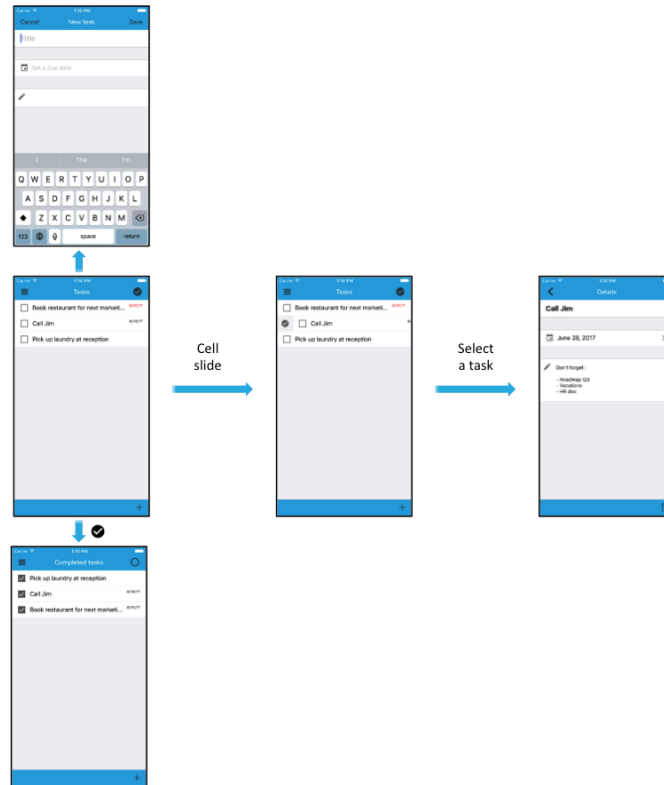

ENROLLMENT AND LOGIN

MAILS

CALENDAR

You may not be allowed to access these options

CONTACTS

TASKS

DOCUMENTS

Slide from right to left

Select a document

SECURE BROWSER

Add the current page as a webapp (Will be available on ZENWorks Workspace dashboard).

Access your book mark

Send the current address by mail