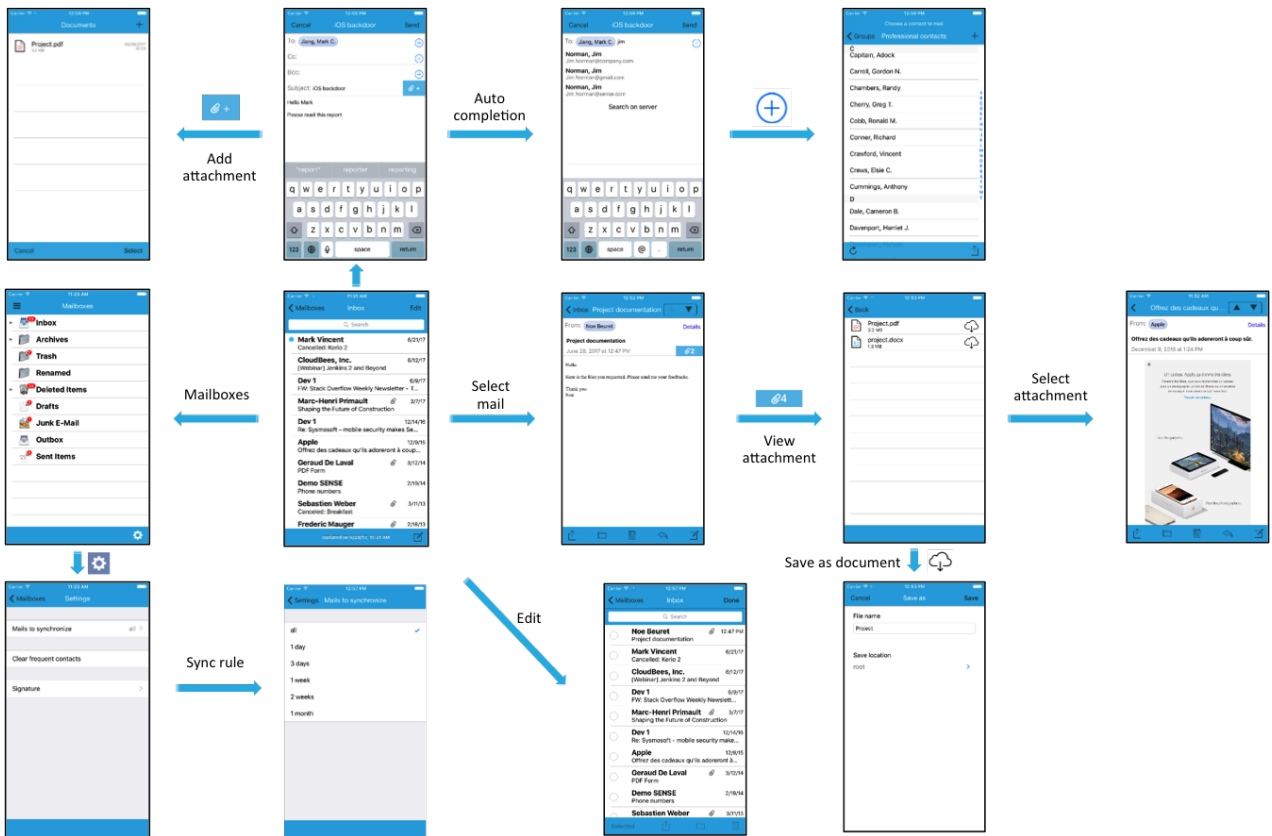

ZENworks Mobile Workspace

Usage Overview

Version 3.16.3 - January 2018

Copyright © Micro Focus Software Inc. All rights reserved.

Table of Contents

ENROLLMENT AND LOGIN	1
MAILS	2
CALENDAR	3
CONTACTS	4
TASKS	5
DOCUMENTS	6
SECURE BROWSER	7

ENROLLMENT AND LOGIN

MAILS

CALENDAR

You may not be allowed to access these options

CONTACTS

TASKS

DOCUMENTS

Slide from right to left

Select a document

SECURE BROWSER

Add the current page as a webapp (Will be available on ZENWorks Workspace dashboard).

Access your book mark

Send the current address by mail