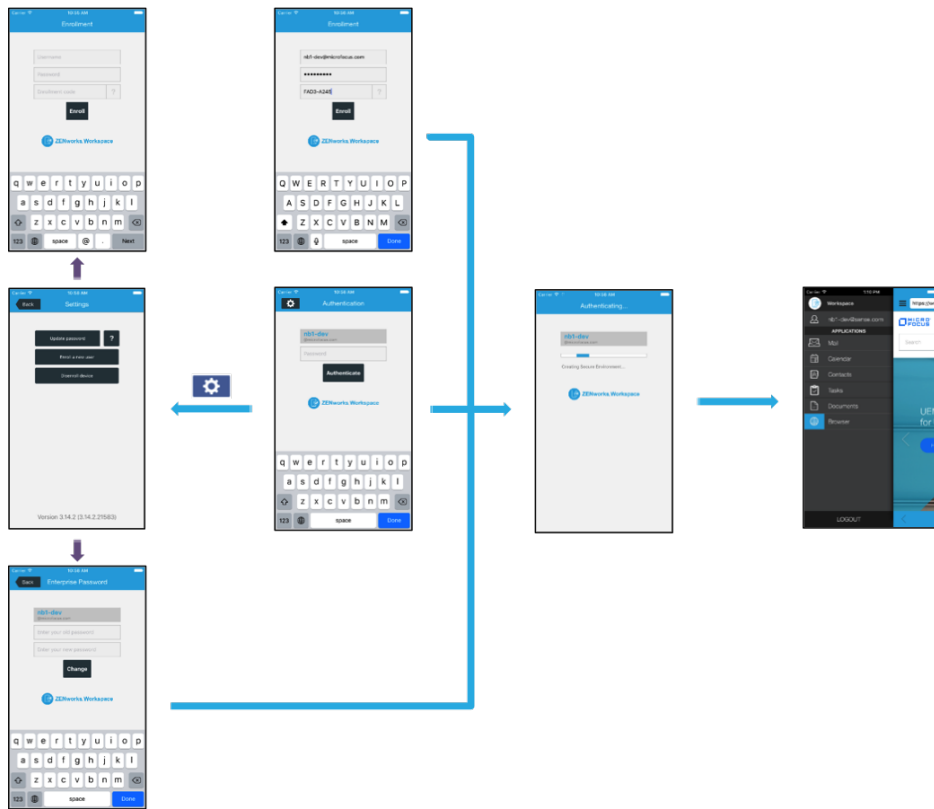

ZENworks Mobile Workspace

Usage Overview

Version 3.16.3 - January 2018

Copyright © Micro Focus Software Inc. All rights reserved.

Table of Contents

ENROLLMENT AND LOGIN	1
MAILS	2
CALENDAR	3
CONTACTS	4
TASKS	5
DOCUMENTS	6
SECURE BROWSER	7

ENROLLMENT AND LOGIN

MAILS

CALENDAR

You may not be allowed to access these options

CONTACTS

TASKS

DOCUMENTS

Slide from right to left

Select a document

SECURE BROWSER

Add the current page as a webapp (Will be available on ZENWorks Workspace dashboard).

Access your book mark

Send the current address by mail