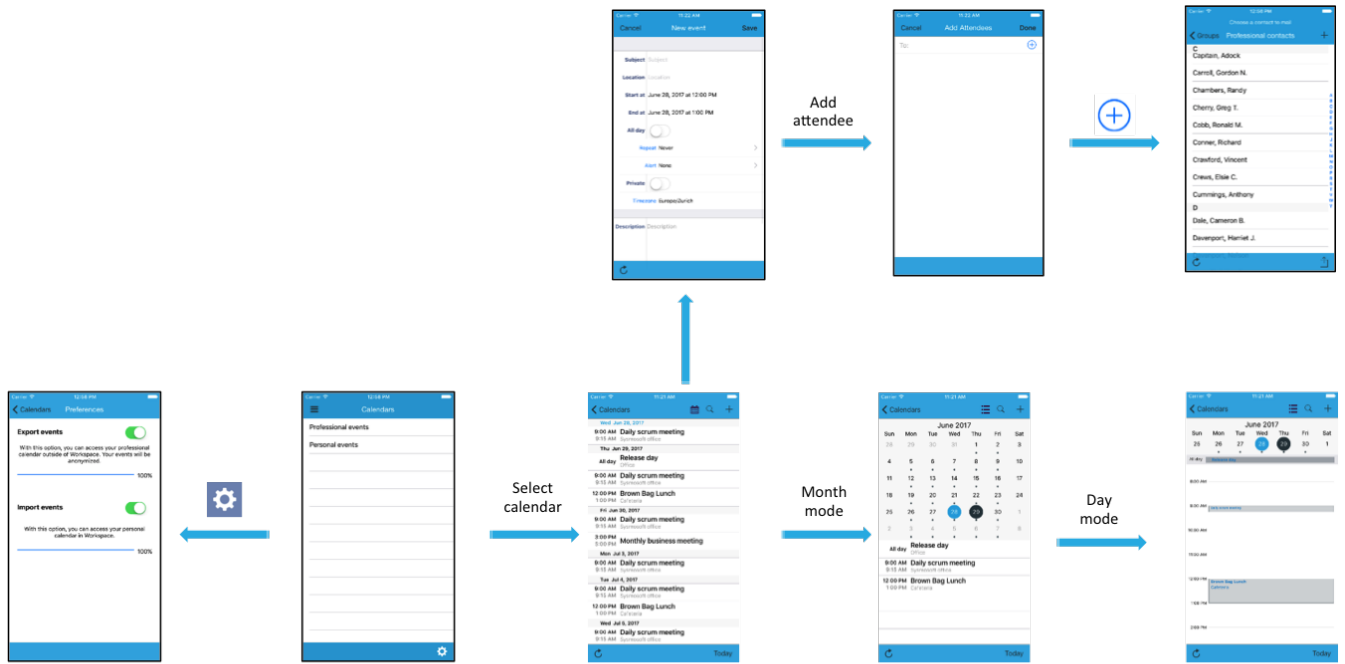

ZENworks Mobile Workspace

Usage Overview

Version 3.16.3 - January 2018

Copyright © Micro Focus Software Inc. All rights reserved.

Table of Contents

ENROLLMENT AND LOGIN	1
MAILS	2
CALENDAR	3
CONTACTS	4
TASKS	5
DOCUMENTS	6
SECURE BROWSER	7

ENROLLMENT AND LOGIN

MAILS

CALENDAR

You may not be allowed to access these options

CONTACTS

TASKS

DOCUMENTS

Slide from right to left

Select a document

SECURE BROWSER

Add the current page as a webapp (Will be available on ZENWorks Workspace dashboard).

Access your book mark

Send the current address by mail