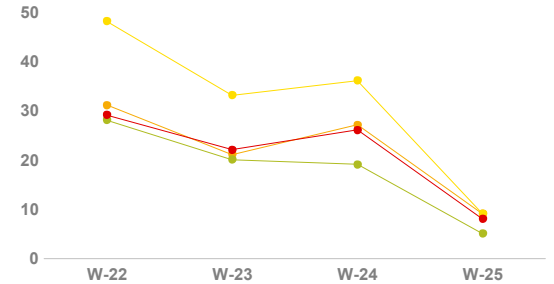

Weekly Trend - Last 12 weeks