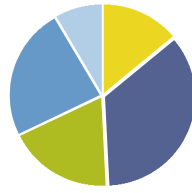

Authentication Failure Activity Overview: Monthly

All Identities

June 01, 2008 to June 27, 2008

This report lists the top six identities with the highest number of authentication failures across all integrated systems. These users may be attempting to log in to accounts that are disabled or that they do not own.

Daily Trend

Weekly Trend - Last 12 weeks

Authentication Failures by Department

Application

Database

Network Devices

Operating System

- Finance
- Human Resources
- Marketing
- Operations
- Sales