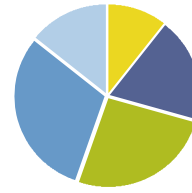

Authentication Failure Activity Overview: Monthly

All Identities

June 01, 2008 to June 27, 2008

This report lists the top six identities with the highest number of authentication failures across all integrated systems. These users may be attempting to log in to accounts that are disabled or that they do not own.

Daily Trend

Weekly Trend - Last 12 weeks

Authentication Failures by Department

Application

Database

Network Devices

Operating System

- Finance
- Human Resources
- Marketing
- Operations
- Sales