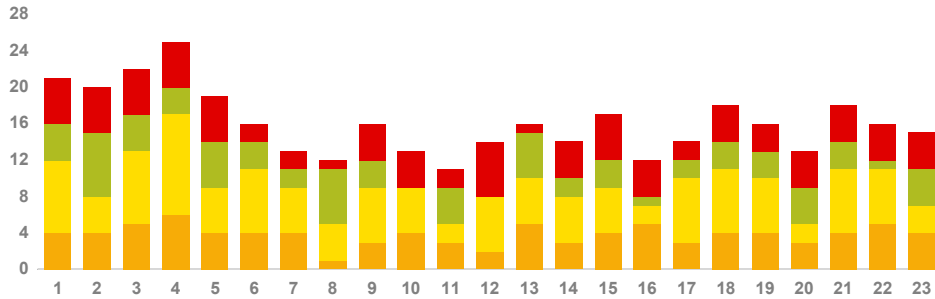

Daily Trend