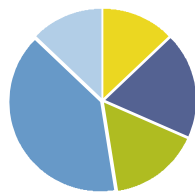

Authentication Failure Activity Overview: Monthly

All Identities

June 01, 2008 to June 27, 2008

This report lists the top six identities with the highest number of authentication failures across all integrated systems. These users may be attempting to log in to accounts that are disabled or that they do not own.

Daily Trend

Weekly Trend - Last 12 weeks

Authentication Failures by Department

Application

Database

Network Devices

Operating System

- Finance
- Human Resources
- Marketing
- Operations
- Sales